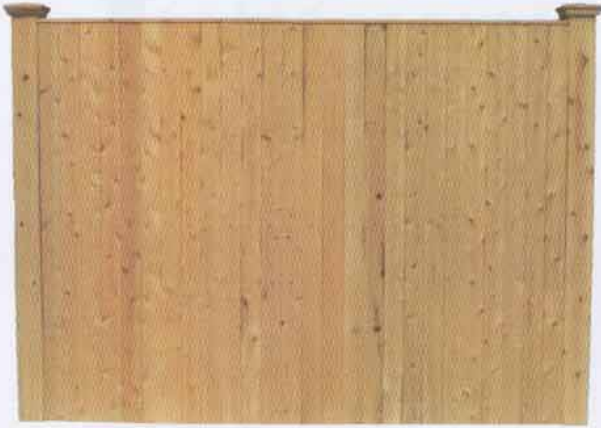

Colonial

Privacy Cedar Panels

*Our privacy cedar panels offer total privacy and maximum security,
providing decoration as well as peace of mind to any home.*