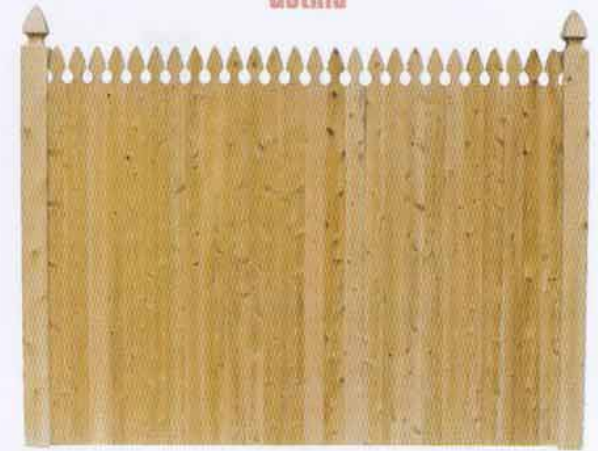

Checking

As round or square timbers dry out and season, they often develop what appears to be a split or crack, more accurately known as a "check." Checking is a natural part of the seasoning process that does not harm the durability or stability of the product. It is almost always likely to occur.

Colonial

Stockade

Scalloped Stockade

Gothic

Privacy Cedar Panels

*Our privacy cedar panels offer total privacy and maximum security,
providing decoration as well as peace of mind to any home.*

Crown

Estate

Open Picket

Open Picket Scalloped

Open Gothic

Open Colonial

Open Estate

Our spacious open cedar panels are a handsome backdrop in nearly any landscape, yet still provide an effective barrier for children and pets.